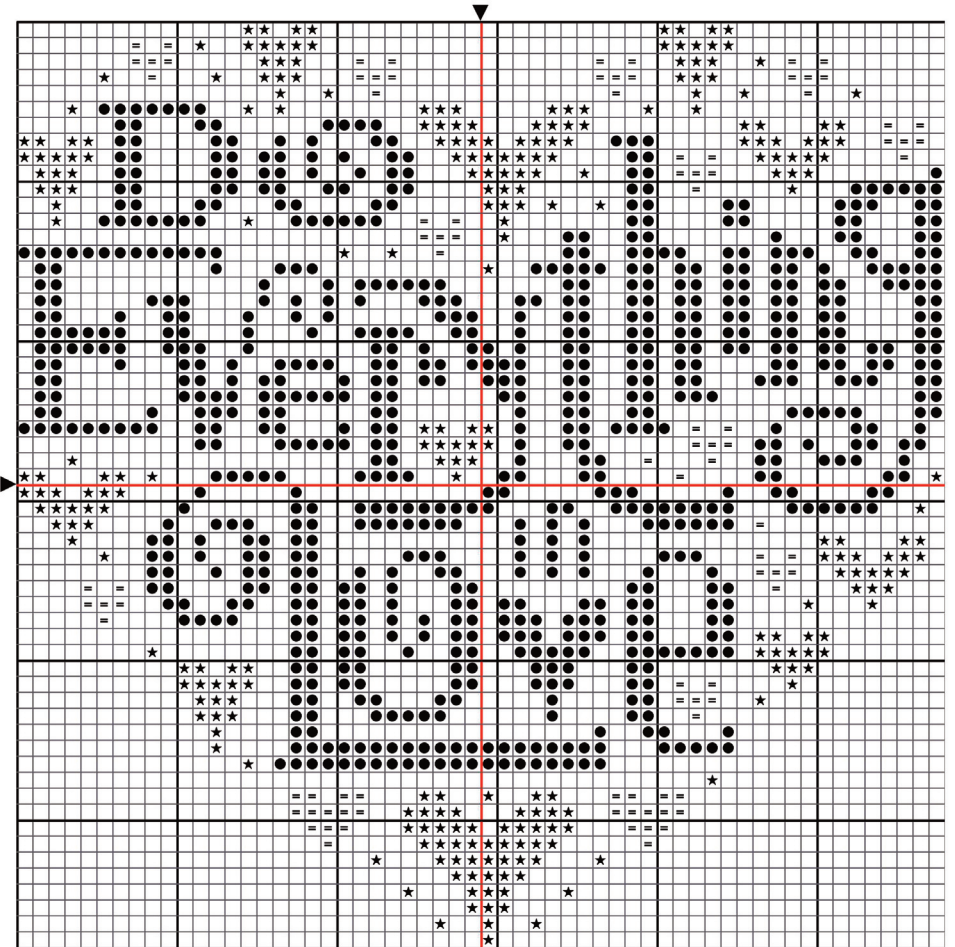

“Do Everything in Love”

Silver Creek Samplers ©2023 *Free Pattern not for resale

Silver Creek Samplers ©2023 *Free Pattern not for resale

DESIGN AREA: 58 x 58

28 CT over 2.....4 1/8" x 4 1/8"

30 CT over 2.....3 7/8" x 3 7/8"

32 CT over 2.....3 5/8" x 3 5/8"

36 CT over 2.....3 1/4" x 3 1/4"

40 CT over 2.....3" x 3"

●	DMC	347
★	DMC	760
=	DMC	761

facebook Instagram

Diane Randall
 2289 Silver Creek Road
 Montrose, PA 18801
 info@silvercreeksamplers.com
 www.silvercreeksamplers.com